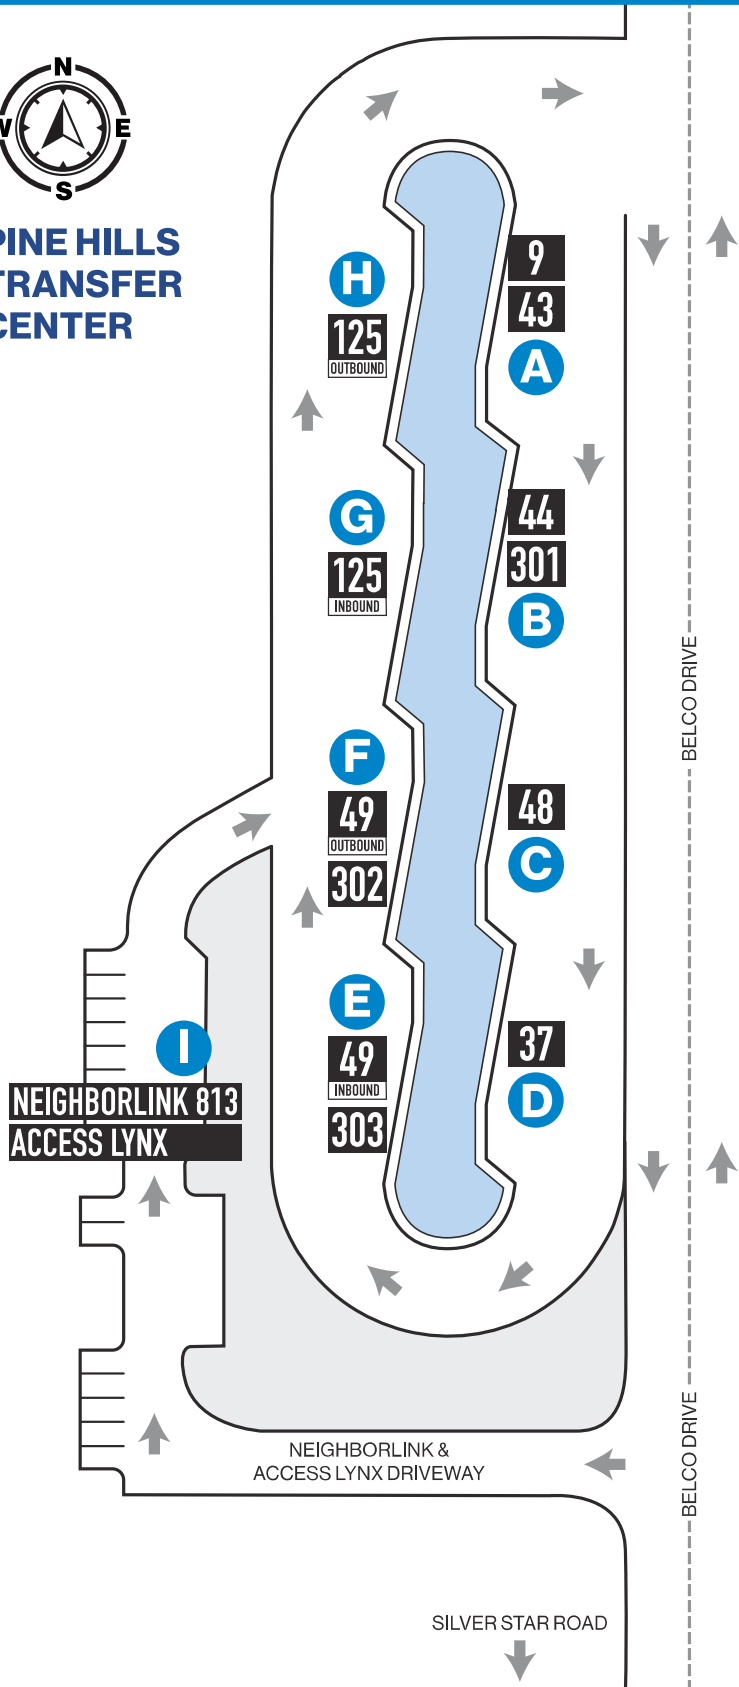

PINE HILLS TRANSFER CENTER TERMINAL BAY MAP

**PINE HILLS
TRANSFER
CENTER**

SERVICE ROUTES:

9 PINE HILLS / ROSEMONT / WINTER PARK

37 PINE HILLS / KIRKMAN ROAD / FLORIDA MALL

43 PINE HILLS / LEE ROAD / WINTER PARK

44 HIWASSEE ROAD / APOPKA / ZELLWOOD

48 POWERS DRIVE / WEST COLONIAL DRIVE

49 PINE HILLS ROAD / WEST COLONIAL DR / ROSEMONT

125 SILVER STAR ROAD

301 DISNEY DIRECT / HIWASSEE ROAD / PINE HILLS

302 DISNEY DIRECT / PINE HILLS ROAD

303 DISNEY DIRECT / WASHINGTON SHORES

813 PINE HILLS NEIGHBORLINK

ACCESS LYNX